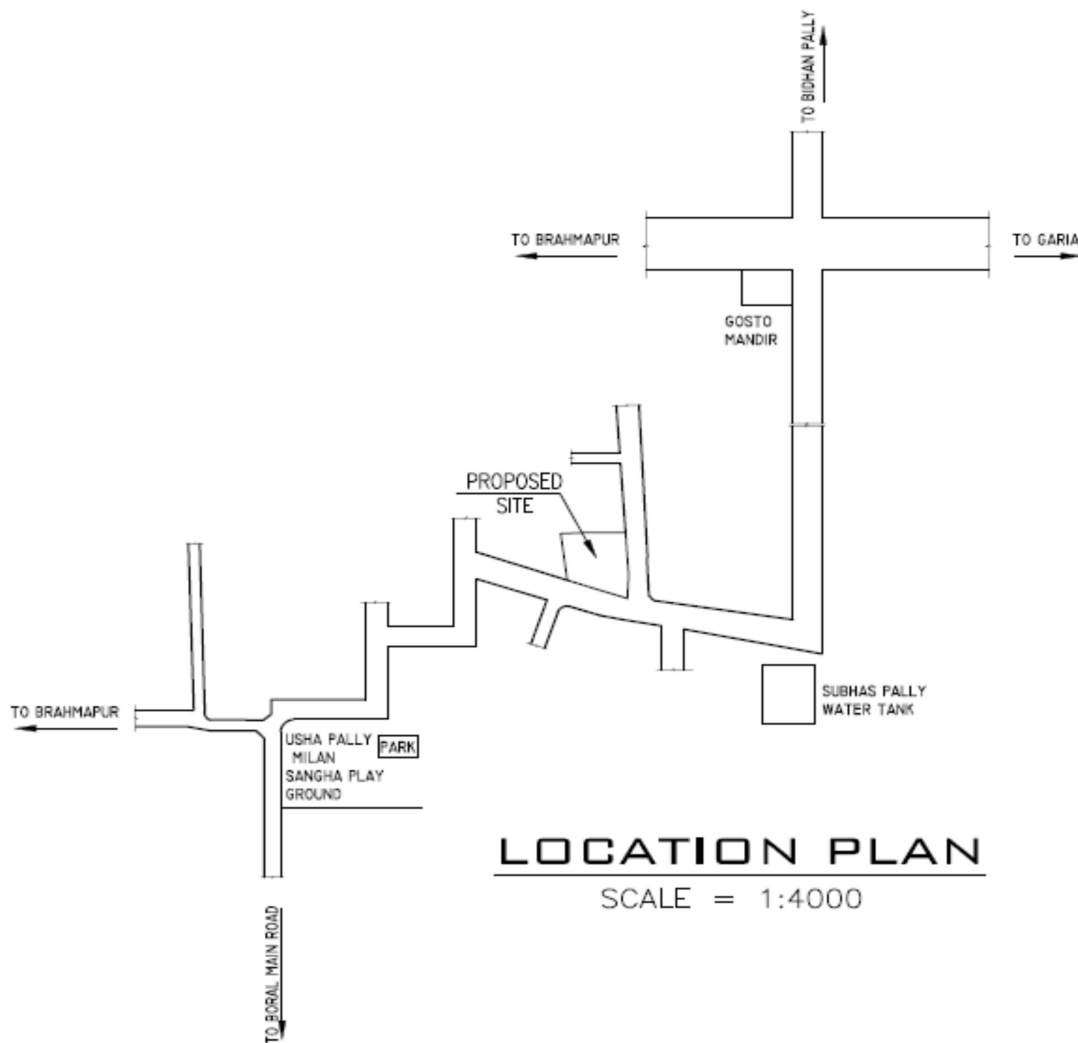

LOCATION MAP – PJ HORIZON – KEY PLAN

Premises No. 87, Subhas Pally, Kolkata – 700084, PS – Bansdroni, PO – Garia, under Ward No. 111 of Borough – XI of KMC, WB, India

CO ORDINATE IN WGS 84	
LATITUDE	LONGITUDE
22°28'03"N	88°20'48"E